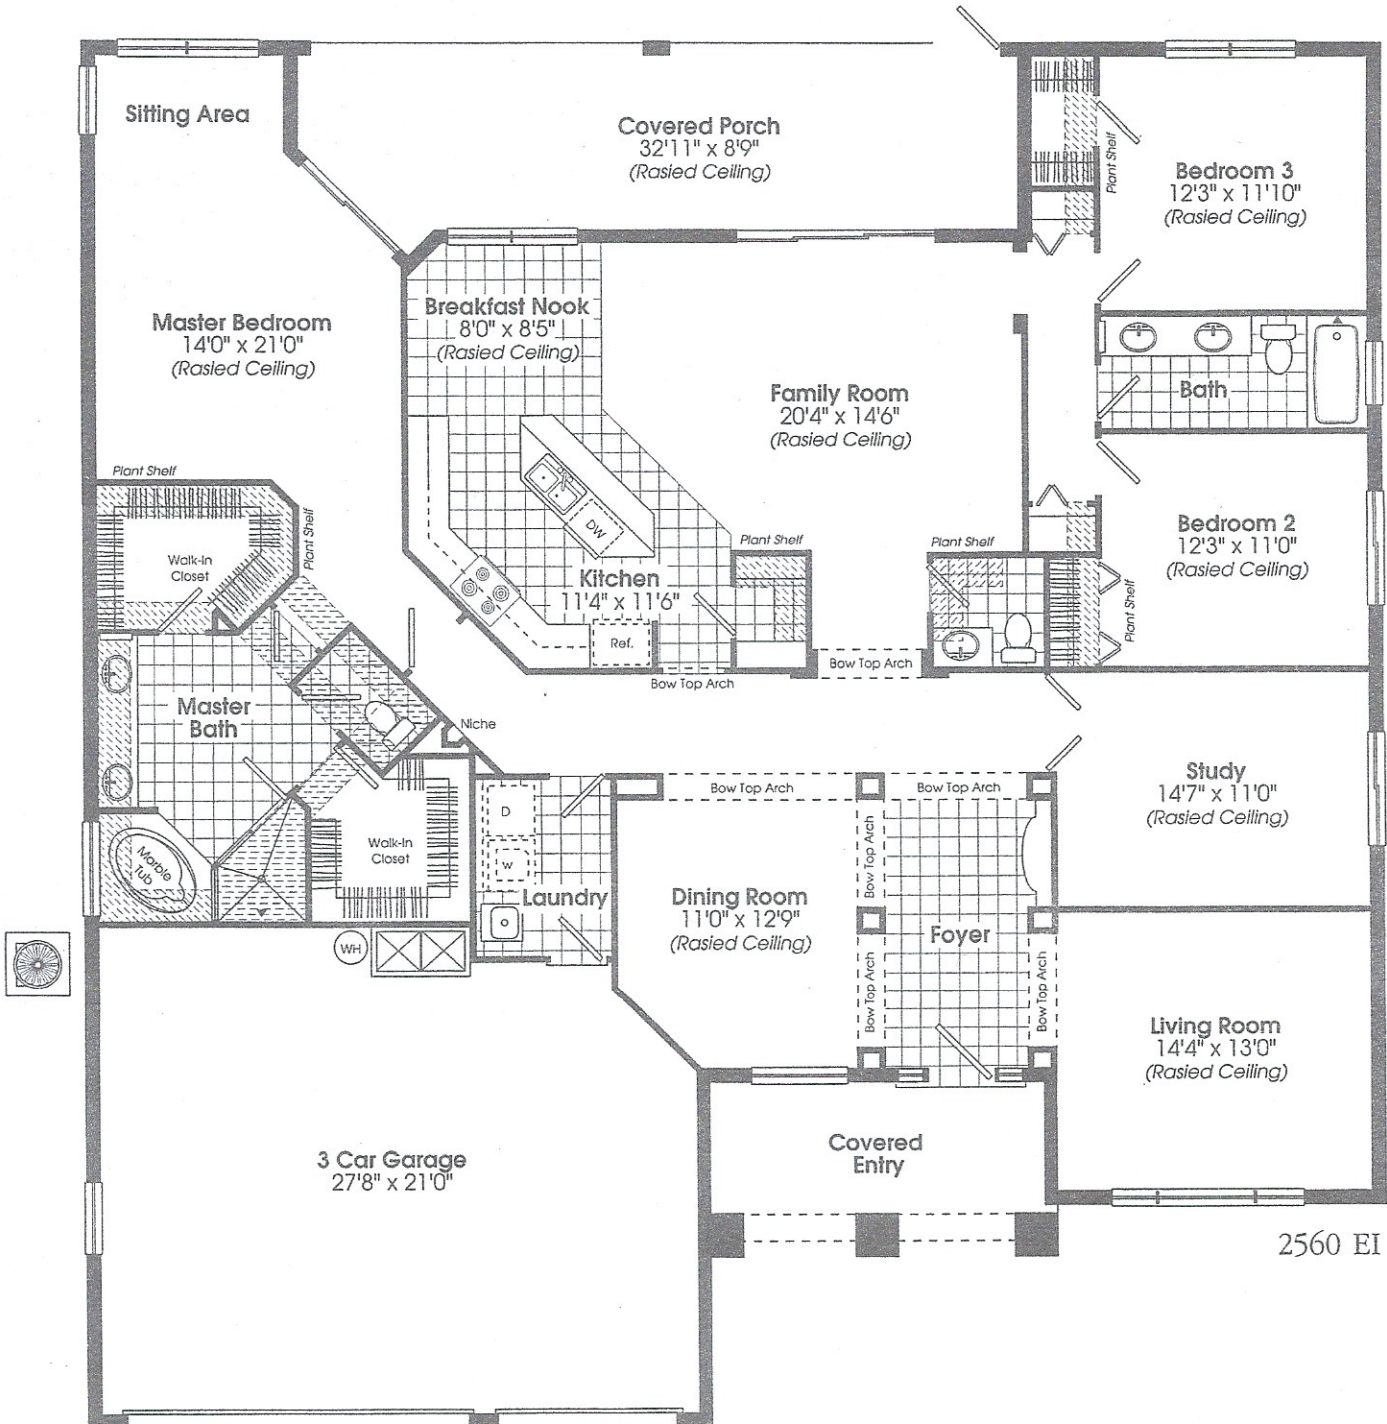

# THE CASTLE SERIES

## WINDSOR

3 Bedroom, 2 1/2 Bath, Study, Family Room, 3 Car Garage

2560 EI

In our continuing efforts to improve our product, Lennar Homes reserves the right to revise specifications and dimensions without notice. Floorplan may be reversed and may vary per elevation. RB 11451

## WINDSOR

3 Bedroom, 2 1/2 Bath, Study, Family Room, 2 Car Garage

Classic

Manor

*All Renderings Are  
Artist's Conception.*

**KINGS**  **RIDGE**  
LENNAR HOMES AT CLERMONT